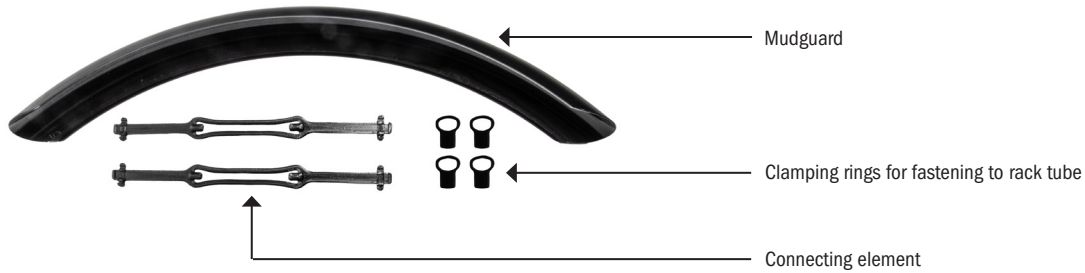

PRODUCT INFO

QUICK-RACK MUDGUARD

Accessory for Quick-Rack and Quick-Rack Light

Application example:

Available in 3 versions:

Road (38mm)	Gravel (50mm)	MTB (72mm)
suitable up to max. 32mm	suitable up to max. 45mm	suitable up to max. 2,3"
26-28" tyres	26-28" tyres	26-29" tyres
Art.No. F78107	Art.No. F78108	Art.No. F78109

SPECIFICATIONS:

- + Mudguard for Quick-Rack and Quick-Rack Light
- + Available in 3 versions: Road, Gravel and MTB
- + Minimalist look seamlessly integrates to the design of the Quick-Rack
- + Quick mounting thanks to tool-free and individually adjustable fixing points on the vertical struts secured with silicone clamping rings
- + Adjustable position so you can optimize protection

Contents: Mudguard Road (38mm), Gravel (50mm) or MTB (72mm)

Note: Follow mounting instructions